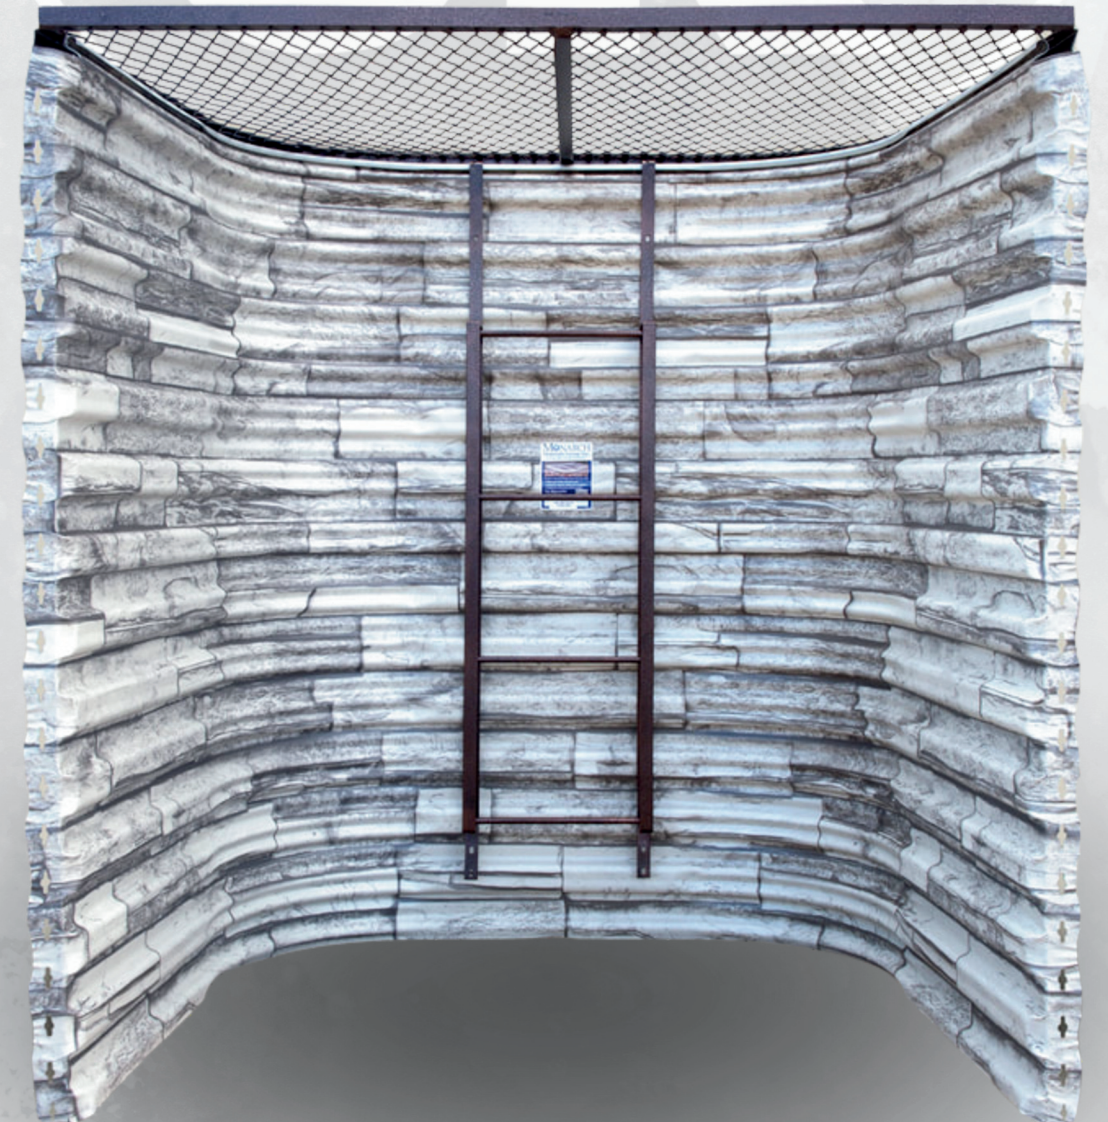

Egress Systems

Buffalo (716) 219-1556

Rochester (585) 436-9807