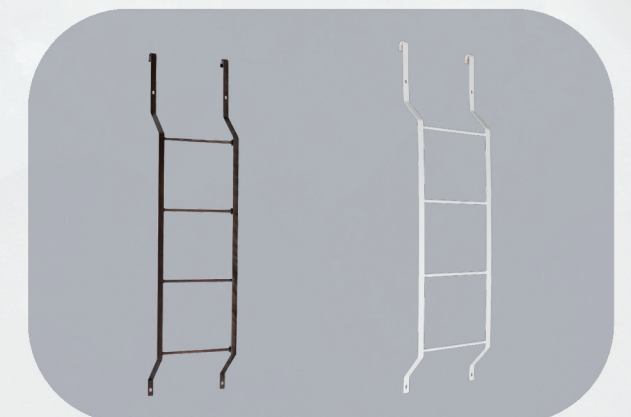

Egress Grate Cover

- 49" x 36"
- 55" x 36"

Features and Benefits

- Made of clear .06" thick polycarbonate.
- Molded rib across back for angle area and molded center ribs for added strength and support.
- Intended for use with the Steel Grate.
- The poly cover includes a mounting kit to secure it to the grate.
- Please note: the poly cover cannot be used as a stand-alone product.

Features and Benefits

- Monarch quality at a budget-conscious price.
- Easy after pour installation!
- 1-1/4" sash width improves strength and provides great value.
- Designed to work with a variety of pour-molds.
- Double locks on windows with an opening height of 37" or greater.
- Operates with finger tip ease on a set of brass rollers.

Features and Benefits

- Durable one piece construction available in galvanized, white, sandalwood, or our NEW Stone View® pre-coated steel.
- Flat, pre-punched flanges allow easy attachment to walls and frames.
- Manufactured with 19 gauge steel and it's unique corrugation pattern makes it the strongest steel well in the industry with the testing to prove it.
- Designed to withstand the pressure from heavy clay/soil and an aggressive back filling.
- Custom sizes available.

4 Rung Egress ladder

Copper Vein or White

Features and Benefits

- For use with Monarch's window wells to help meet the IRC Egress Code
- Made of high grade steel for strength and durability.
- Available in gray, white, Copper Vein.