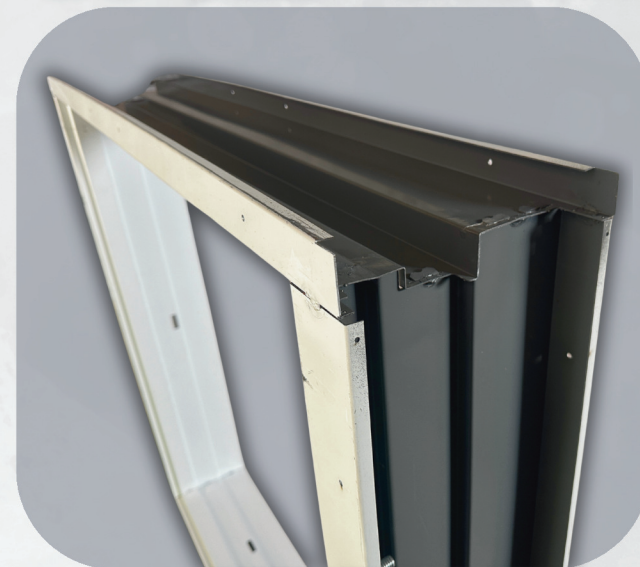

10"/12" Block

Works with 51" Well

All products from monarch available with special order

MONARCH
Materials Group Inc.