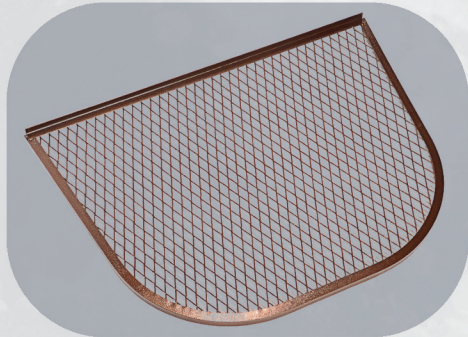

Egress Grate Cover

- 49" x 36"
- 55" x 36"

Features and Benefits

- Made of clear .06" thick polycarbonate.
- Molded rib across back for angle area and molded center ribs for added strength and support.
- Intended for use with the Steel Grate.
- The poly cover includes a mounting kit to secure it to the grate.
- Please note: the poly cover cannot be used as a stand-alone product.

Buffalo (716) 219-1556

Rochester (585) 436-9807

Egress Grates

Copper Vein

White

Available Sizes

- 49" x 36"
- 55" x 36"
- 67" x 36"

Egress Wells

Features and Benefits

- Sloped sill for efficient water removal.
- Frames extend the full wall width for unmatched thermal efficiencies.
- Unique tie slot mounting system built into the frame.
- Great looks and energy efficiency meet ease of installation.
- Both sash are removable and fully weather stripped.

Features and Benefits

- Durable one piece construction available in galvanized, white, sandalwood, or our NEW Stone View® pre-coated steel.
- Flat, pre-punched flanges allow easy attachment to walls and frames.
- Manufactured with 19 gauge steel and it's unique corrugation pattern makes it the strongest steel well in the industry with the testing to prove it.
- Designed to withstand the pressure from heavy clay/soil and an aggressive back filling.
- Custom sizes available.